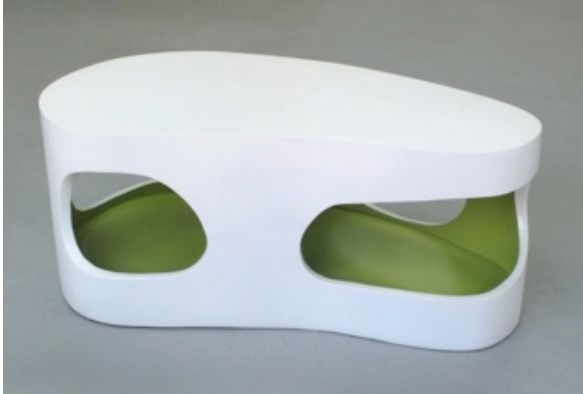

Jacque Jarrige

at Valerie Goodman Gallery

Valerie Goodman Gallery
315 East 91st Street
4th floor
New York, NY 10128
tel 1 917 208 0302

Osselet

Sculpted Stools
Solid Wood Stained

H: 18" L: 13" W: 14.5"

Edition of 10

Cloud

Lacquered Coffee Tables
white and anis,
white and coral,
black and coral

available in 3 sizes or custom
H: 15" L: 24" W: 15"
H: 16.75" L: 35 W: 21
H: 17" L: 39" W: 19.5

Edition of 8

Torquemada

Oak Veneer and Acacia Lacquered

Side tables

H: 29.5" x L: 19.75" x W: 15.75"

Pair of consoles

H: 36" L: 43.5 W: 19"

Dining Table

stained oak veneer

H: 30" L: 96" W: 43.5"

Togo

or

Oak

L: 38.5" D: 11"

and made to measure

Wall Console / Nightstand

Lacquered MDF

or

Oak